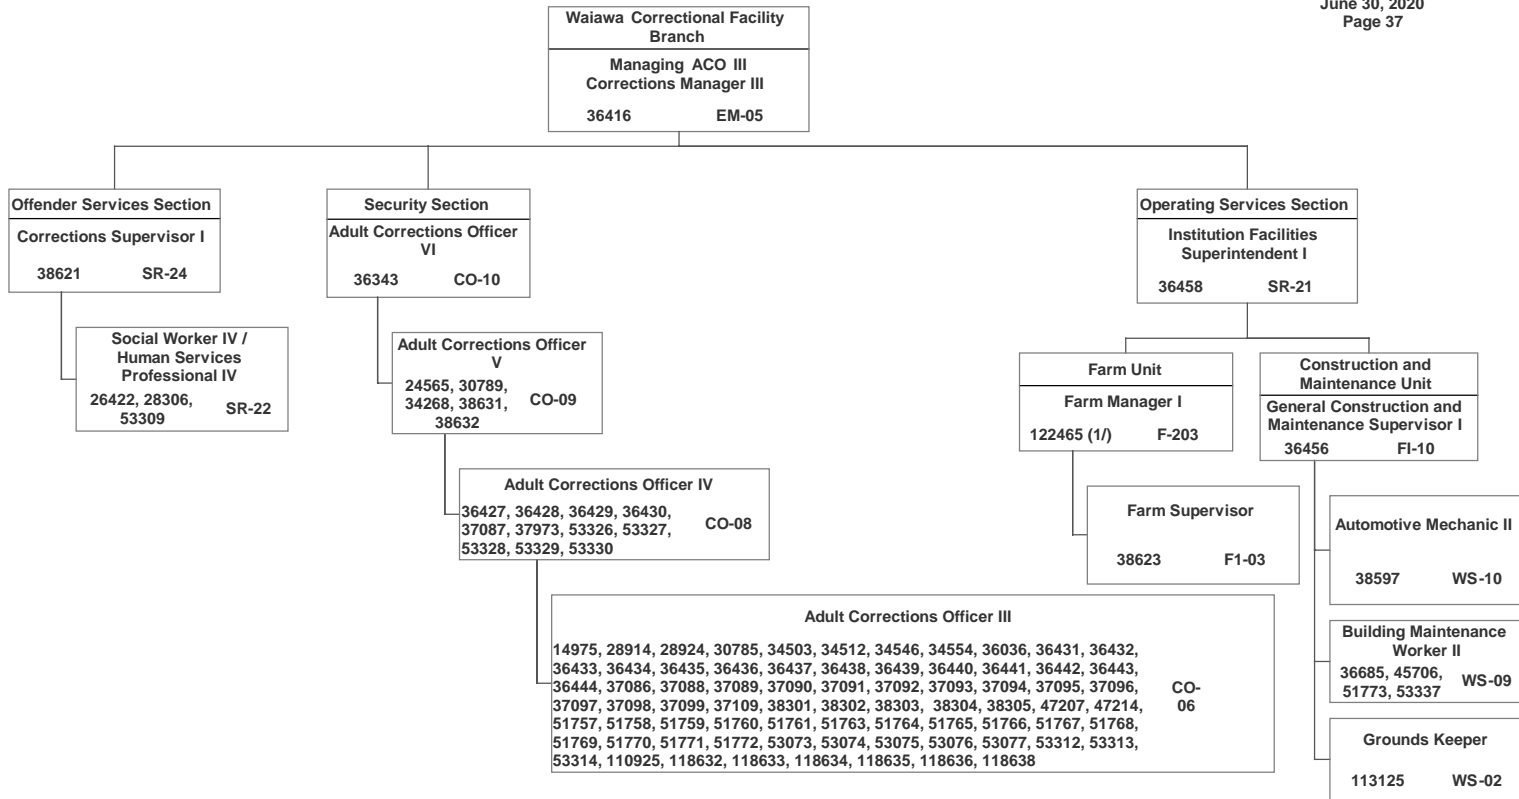

STATE OF HAWAII
 DEPARTMENT OF PUBLIC SAFETY
 OFFICE OF THE DEPUTY DIRECTOR FOR CORRECTIONS
 INSTITUTIONS DIVISION
 WAIAWA CORRECTIONAL FACILITY BRANCH
 OFFENDER SERVICES SECTION
 SECURITY SECTION
 OPERATING SERVICES SECTION

POSITION ORGANIZATION CHART
 June 30, 2020
 Page 37

1/ Act 5, SLH 2019 permanently establishes Farm Manager I, position #122465, effective 7.1.2019.