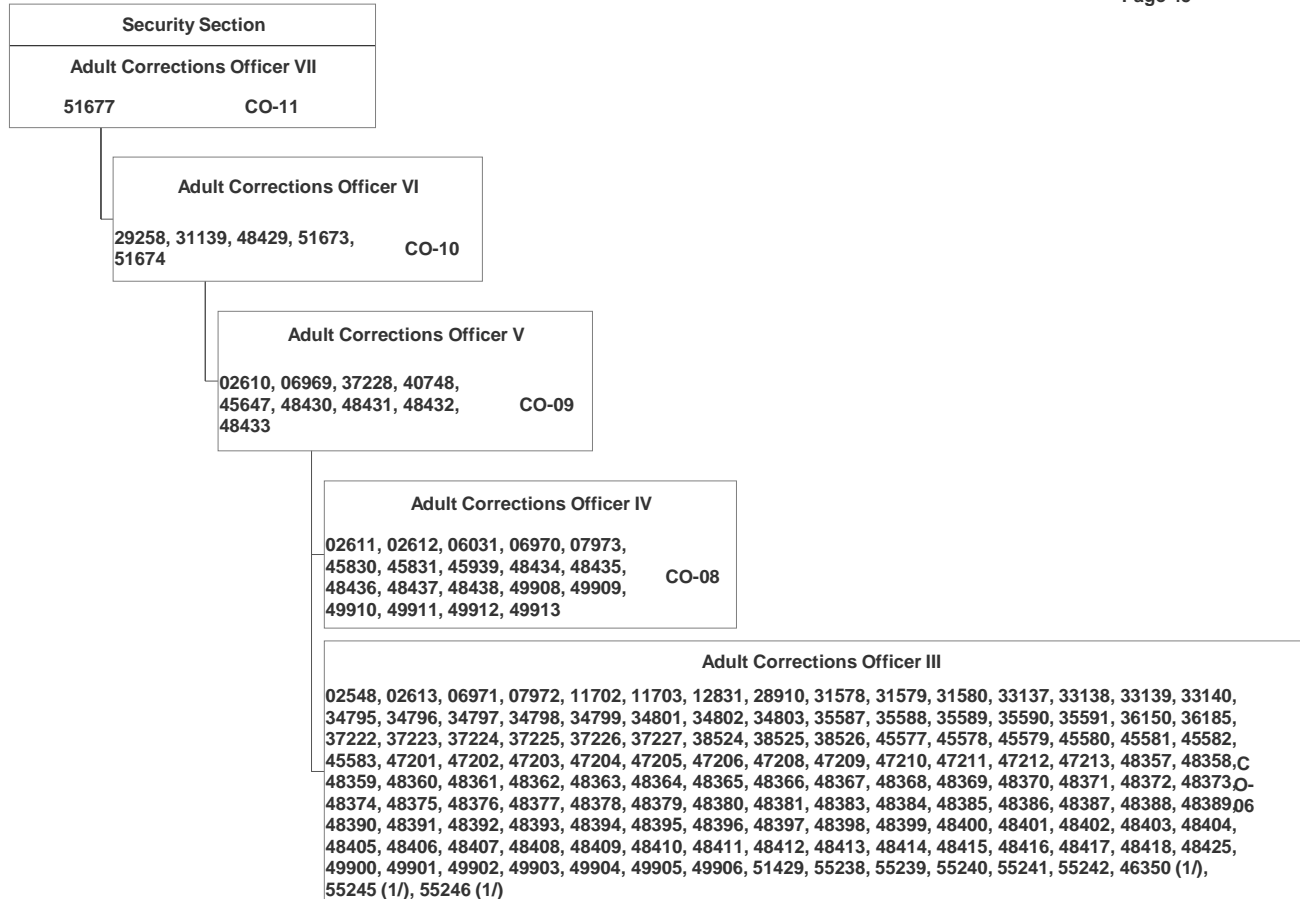

STATE OF HAWAII
DEPARTMENT OF PUBLIC SAFETY
OFFICE OF THE DEPUTY DIRECTOR FOR CORRECTIONS
INSTITUTIONS DIVISION
MAUI COMMUNITY CORRECTIONAL CENTER BRANCH
SECURITY SECTION

POSITION ORGANIZATION CHART

June 30, 2020
Page 45

(1/) Temporary Positions - Maui County Funding