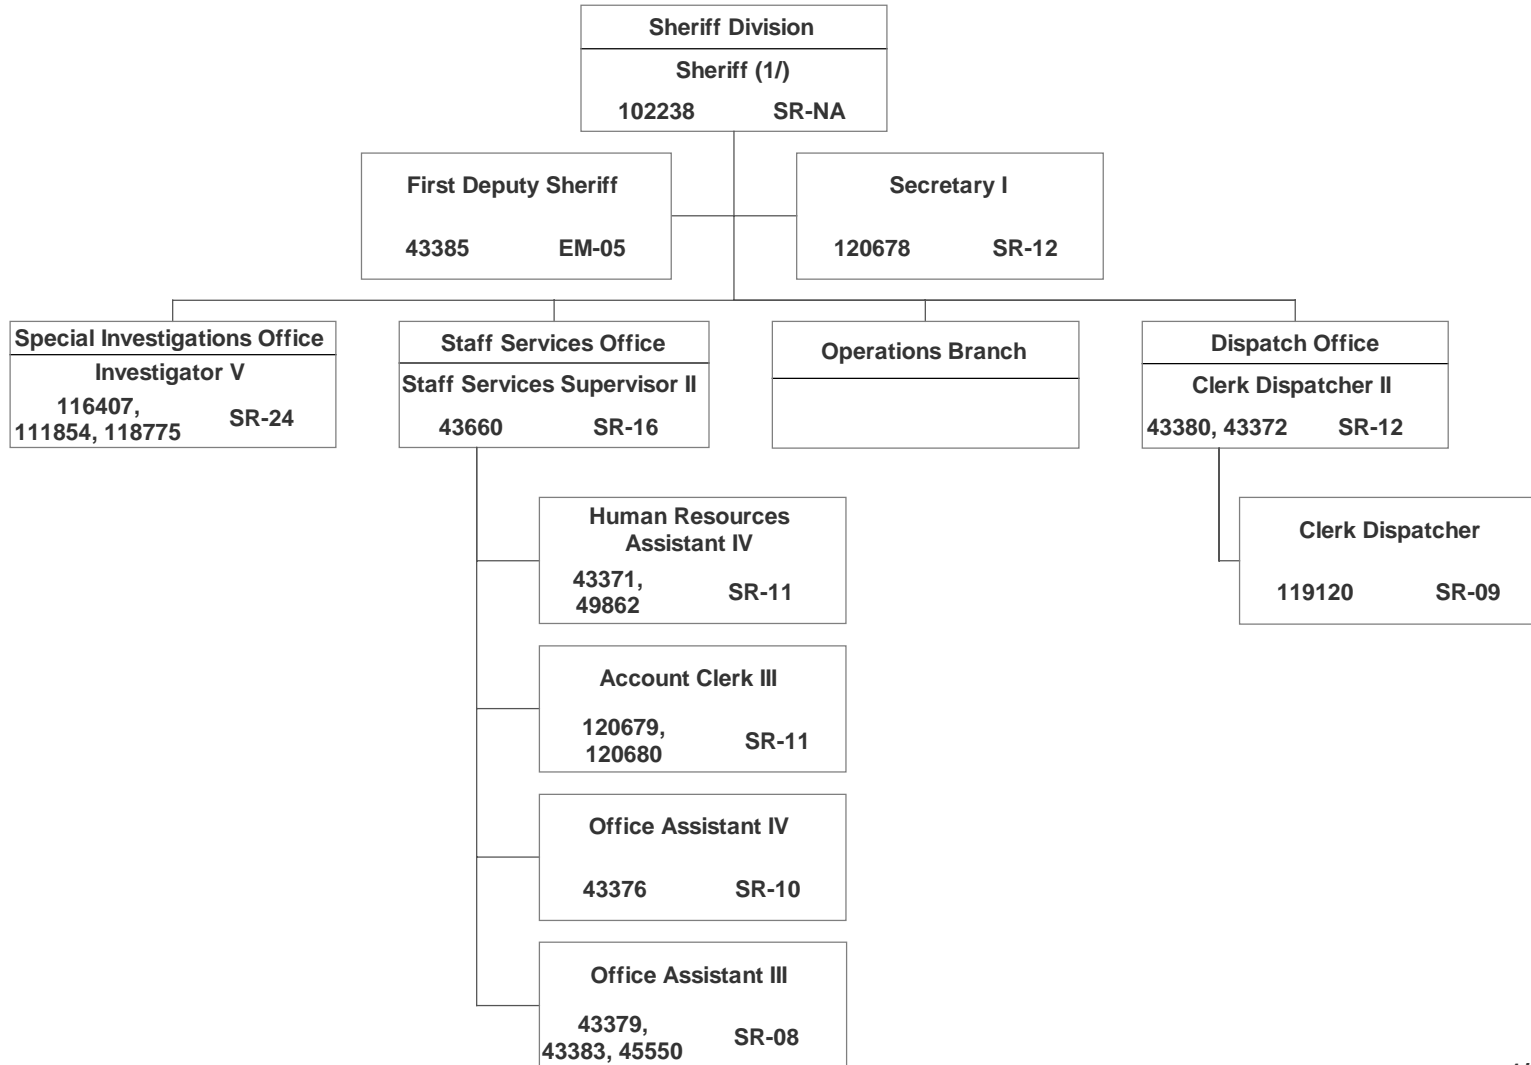

STATE OF HAWAII
 DEPARTMENT OF PUBLIC SAFETY
 OFFICE OF THE DEPUTY DIRECTOR FOR LAW ENFORCEMENT
 SHERIFF DIVISION
 STAFF SERVICES OFFICE
 DISPATCH OFFICE
 OPERATIONS BRANCH

POSITION ORGANIZATION CHART

June 30, 2020
 Page 86

1/ Exempt Position