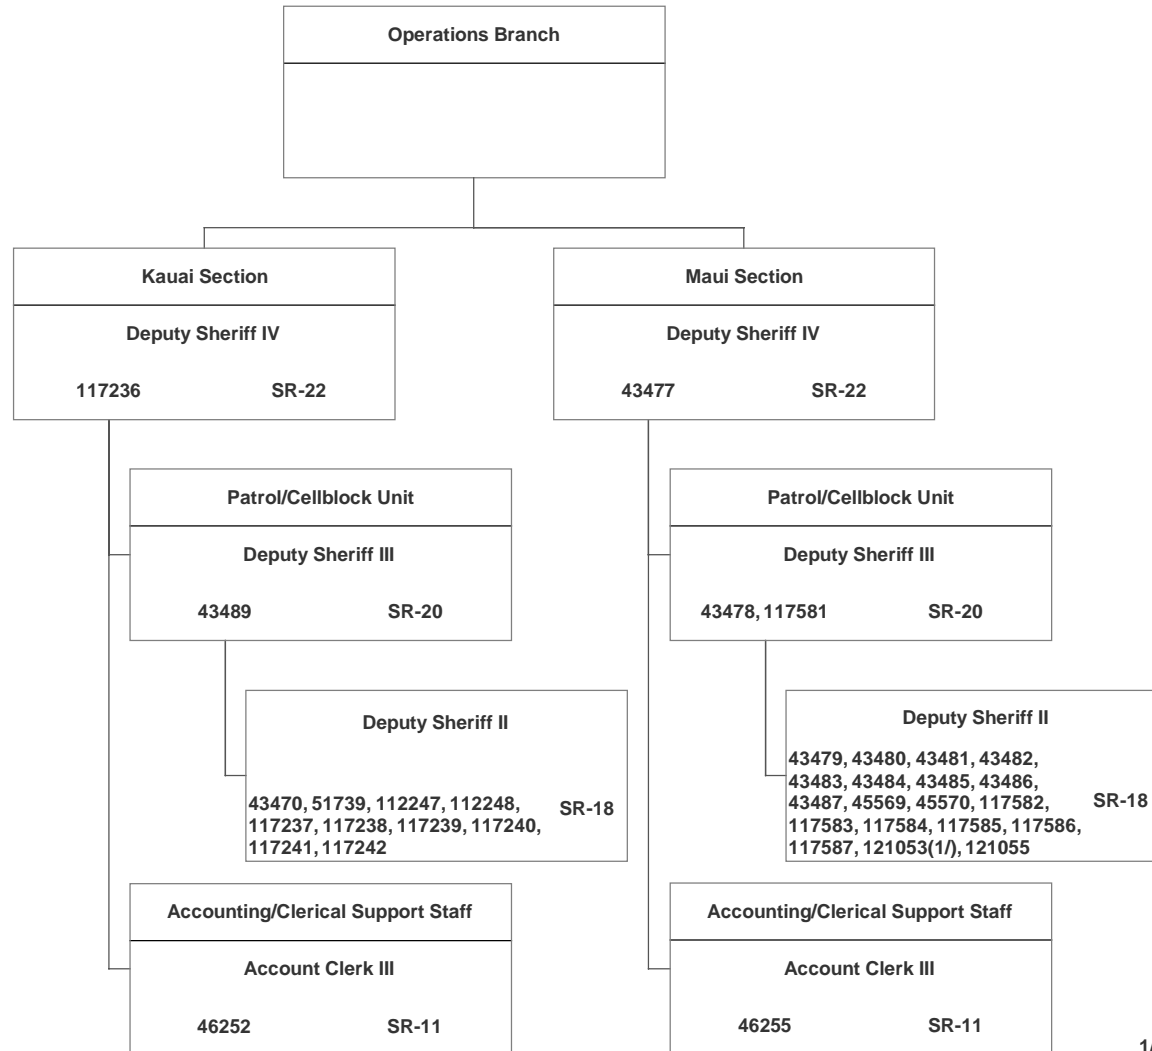

STATE OF HAWAII
 DEPARTMENT OF PUBLIC SAFETY
 OFFICE OF THE DEPUTY DIRECTOR FOR LAW ENFORCEMENT
 SHERIFF DIVISION
 OPERATIONS BRANCH
 KAUAI SECTION
 MAUI SECTION

POSITION ORGANIZATION CHART

June 30, 2020
 Page 93

1/ Deputy Sheriff II, position 121053, SR-18 was placed into rotation after abolishment of Maui Executive Protection Unit, effective August 29, 2019.